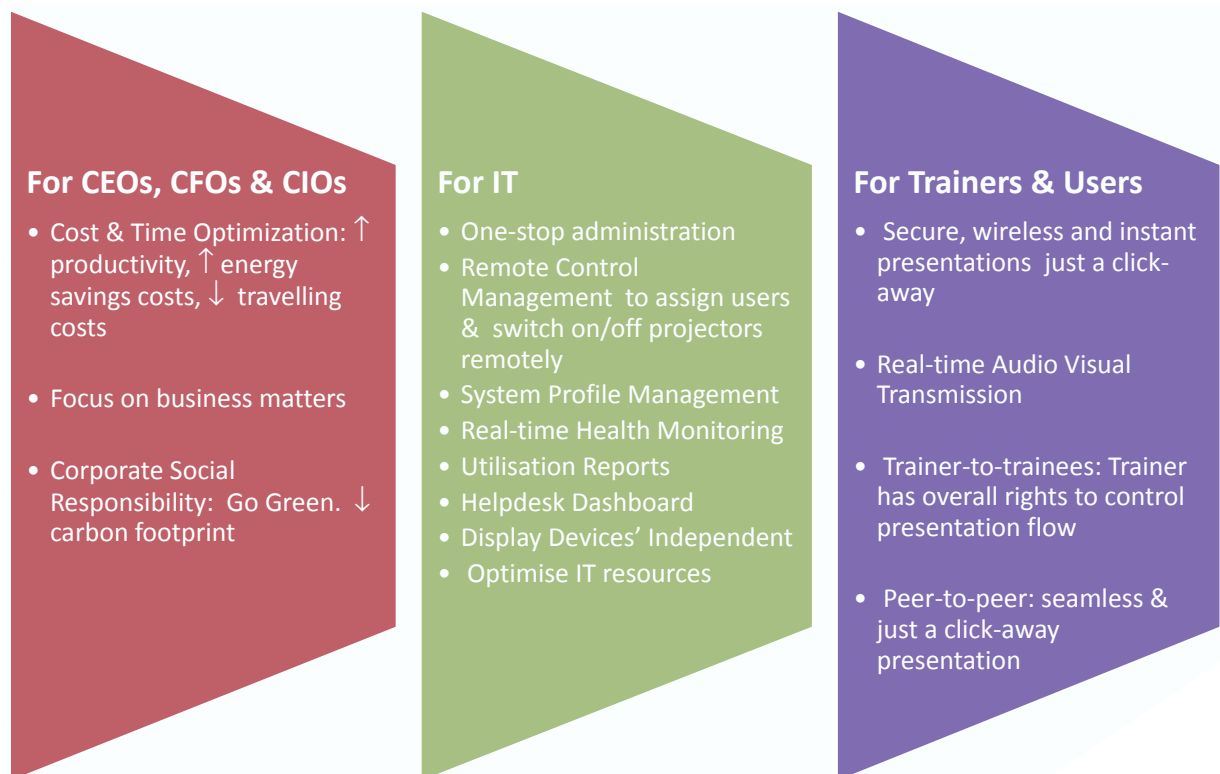

With the real-time health monitoring and auto-alert functions, administrators can provide pro-active support by pre-empting machine breakdowns or react immediately to faulty machines. Such efficient maintenance helps pro-long the life-span of the display devices.

The Helpdesk Dashboard coupled with the Utilisation Reports provide the IT Administrators ease of use and ability to analyse and pre-empt key users’ utilisation needs.

The results can be a stunning cost savings of more than a million dollars a year from reduced resource wastage.

Achieving Operational Excellence for the Organisation

Be it for meetings or trainings, locally or globally, the use of MApps enables the staff to focus on business and organisational matters on hand. Presenters can even cut down on travelling expenses and time as similar presentations can be mapped over to various identified office locations simultaneously worldwide.

MApps enables operational excellence through costs, time and resource optimisation. The innovative use of this technology also helps contribute to an organisation’s social responsibility to reduce significant carbon footprint. Achieving seamless multimedia presentation experiences across your organisation is now made possible with MApps.

What does MApps mean to you?